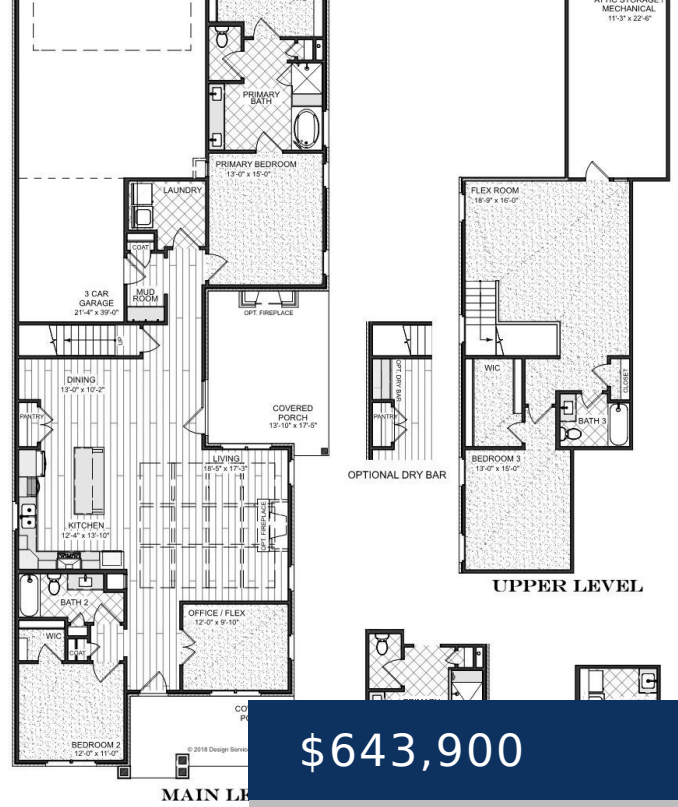

ELEVATION A

ELEVATION B

**\$643,900**

- 3 beds
- 3 baths
- Residential
- Single Family Residence
- Active
- 2805 sq ft

**7203 MADDENWOOD LANE, HERMITAGE, TN, US, 37076**

<https://thecottagerealty.com>

Welcome to Parkhaven, Nashville's newest 55+ active adult community in Hermitage. This Richland B plan features the owner's suite and guest bedroom on the main level, a large laundry room with a sink, open concept kitchen with a large island, living area which includes a beautiful coffered ceiling detail AND a home office! You also [...]

**Courtney Morton**  
HND Realty

**Rooms**

Room type	Dimensions
Bedroom 1	15x13
Bedroom 2	12x11
Bedroom 3	15x13
Bonus Room	18x16
Dining Room	13x10
Kitchen	12x13
Living Room	18x17

---