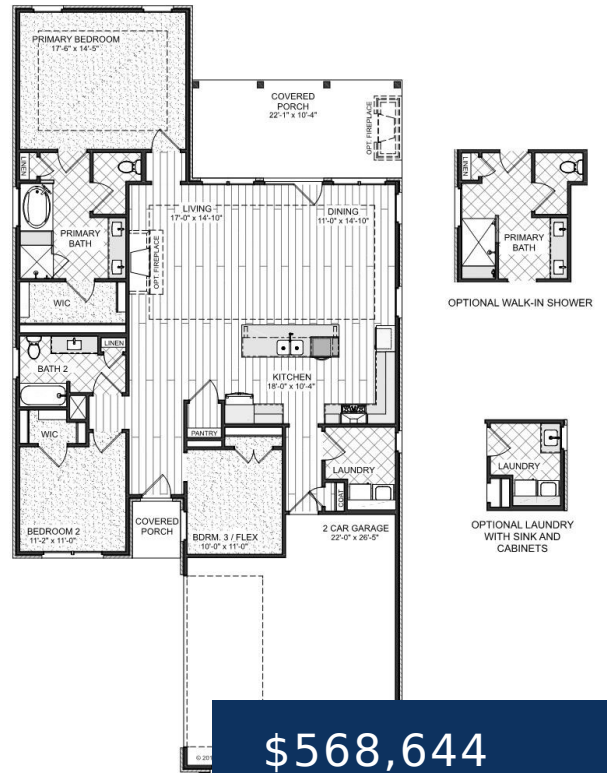

ELEVATION A

ELEVATION B

\$568,644

- 3 beds
- 2 baths
- Residential
- Single Family Residence
- Active
- 1897 sq ft

7144 MADDENWOOD LN, HERMITAGE, TN, US, 37076

<https://thecottagerealty.com>

Welcome to the Parkhaven Community Montgomery Plan elevation B. This one level cottage has an open concept living area, oversized owner's suite, x-large kitchen island w/ gas cooktop and a 22x11 covered patio w/brick fireplace and an extended patio space. Parkhaven is a 55+ active lifestyle community with access to the Stones River Greenway and [...]

Courtney Morton
HND Realty

Rooms

Room type	Dimensions
Bedroom 1	17x14
Bedroom 2	11x11
Bedroom 3	11x10

Building Details

Architectural Style: Cottage

New Construction YN: Yes

Basement: Slab

Roof: Shingle