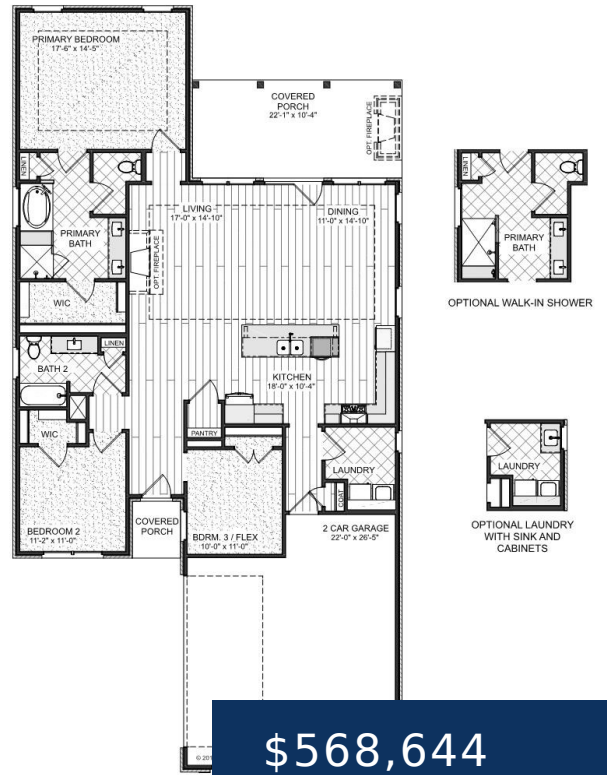

ELEVATION A

ELEVATION B

\$568,644

- 3 beds
- 2 baths
- Residential
- Single Family Residence
- Active
- 1897 sq ft

7144 MADDENWOOD LN, HERMITAGE, TN, US, 37076

<https://thecottagerealty.com>

Welcome to the Parkhaven Community Montgomery Plan elevation B. This one level cottage has an open concept living area, oversized owner's suite, x-large kitchen island w/ gas cooktop and a 22x11 covered patio w/brick fireplace and an extended patio space. Parkhaven is a 55+ active lifestyle community with access to the Stones River Greenway and [...]

Rooms

Room type	Dimensions
Bedroom 1	17x14
Bedroom 2	11x11
Bedroom 3	11x10

Building Details

Architectural Style: Cottage

New Construction YN: Yes

Basement: Slab

Roof: Shingle

Parking Total: 2