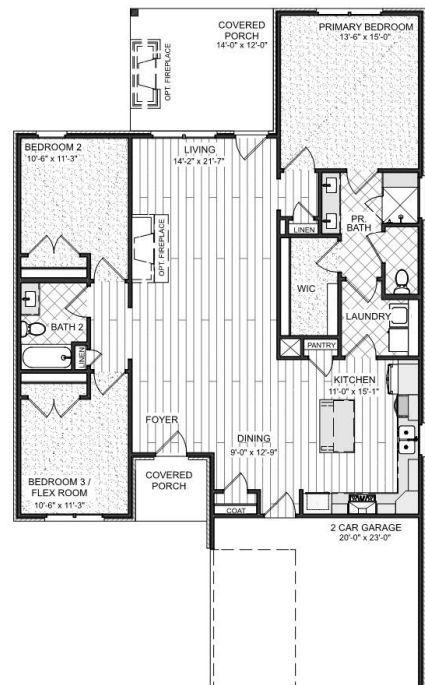

ELEVATION A

MAIN FLOOR

**\$544,550**

## 7140 MADDENWOOD LANE, HERMITAGE, TN, US, 37076

<https://thecottagerealty.com>

Parkhaven is a 55+ active adult community of single family homes. The Crockett plan features 3 Bedrooms and 2 full Baths all on a single level, the kitchen has a beautiful island and adjacent dining area. The laundry room is accessible from both the kitchen and primary bedroom. The primary bath features a walk-in shower [...]

## Rooms

Room type	Dimensions
Bedroom 1	14x15
Bedroom 2	11x11
Bedroom 3	11x11
Dining Room	9x13
Kitchen	11x15
Living Room	14x21

---