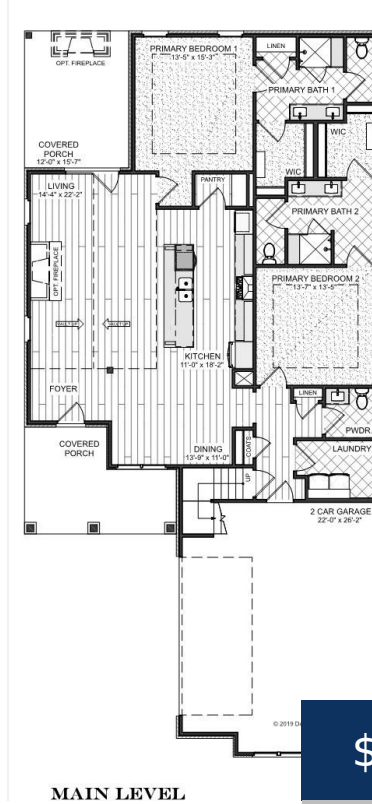

ELEVATION A

\$612,100

- 3 beds
- 3 baths
- Residential
- Single Family Residence
- Active
- 2544 sq ft

7108 MADDENWOOD, HERMITAGE, TN, US, 37076

<https://thecottagerealty.com>

Welcome to Nashville's newest 55+ community! This York Elev. B plan. The home features 2 owners suites and laundry on the main level, a vaulted ceiling and open concept floorplan with an oversized kitchen island, dining area and both inside and outside fireplaces. Upstairs you will find a bonus space/bedroom with an office/multipurpose space and [...]

Rooms

Room type	Dimensions
Bedroom 1	15x13
Bedroom 2	13x13
Bedroom 3	18x13
Dining Room	13x11
Kitchen	18x11
Living Room	22x14

Building Details

Architectural Style: Cottage

New Construction YN: Yes

Basement: Slab

Roof: Asphalt

Parking Total: 2

Heating: Natural Gas, Zoned

Exterior material: Brick, Hardboard Siding

Parking: Attached - Front

Amenities & Features

Waterfront available: No

Attached Garage YN: Yes