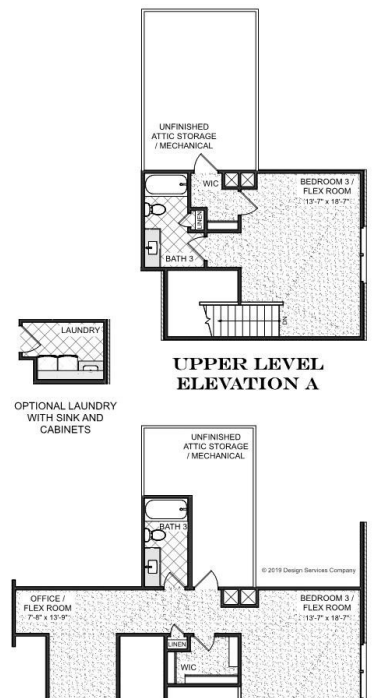

ELEVATION A

\$612,100

- 3 beds
- 3 baths
- Residential
- Single Family Residence
- Active
- 2544 sq ft

7108 MADDENWOOD, HERMITAGE, TN, US, 37076

<https://thecottagerealty.com>

Welcome to Nashville's newest 55+ community! This York Elev. B plan. The home features 2 owners suites and laundry on the main level, a vaulted ceiling and open concept floorplan with an oversized kitchen island, dining area and both inside and outside fireplaces. Upstairs you will find a bonus space/bedroom with an office/multipurpose space and [...]

Rooms

Room type	Dimensions
Bedroom 1	15x13
Bedroom 2	13x13
Bedroom 3	18x13
Dining Room	13x11
Kitchen	18x11
Living Room	22x14

Building Details

Architectural Style: Cottage

New Construction YN: Yes

Basement: Slab

Features: Ceiling Fan(s), Gas, Primary Bedroom Main Floor, Walk-In Closet(s)