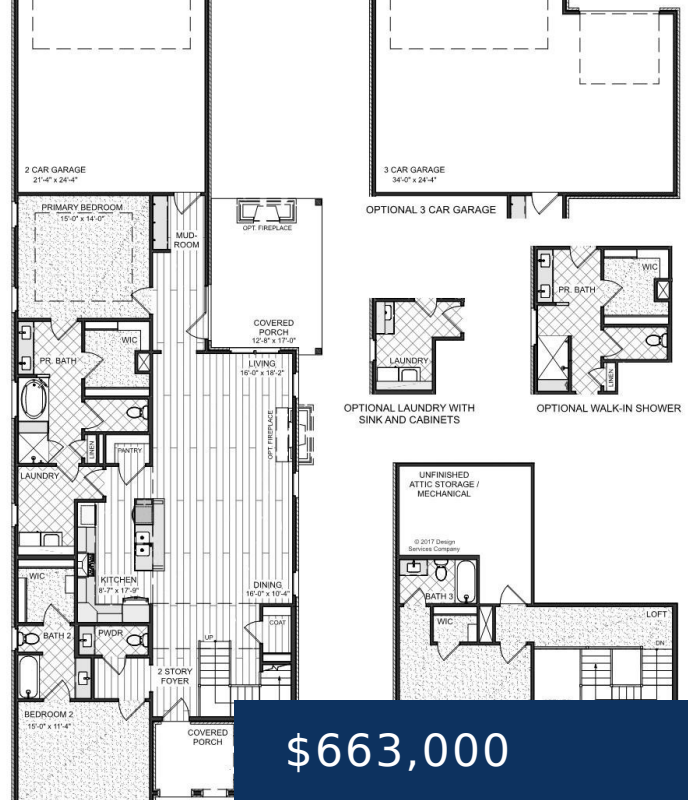

ELEVATION A

**\$663,000**

**6701 MAJOR HUTCHINGS DRIVE, HERMITAGE, TN, US, 37076**

<https://thecottagerealty.com>

Welcome to Parkhaven Community, a 55+ active adult community near Nashville, TN. This Brookmeade elevation B plan is on a premium corner lot and has a 3 car attached garage. Your main level includes your primary suite with a roman walk-in shower, a guest ensuite with a walk-in shower, plus a half bath. This open-concept [...]

- 3 beds
- 3 baths
- Residential
- Single Family Residence
- Active
- 2570 sq ft

**Courtney Morton**  
HND Realty

**Rooms**

| Room type   | Dimensions |
|-------------|------------|
| Bedroom 1   | 15x14      |
| Bedroom 2   | 15x11      |
| Bedroom 3   | 15x17      |
| Dining Room | 16x10      |
| Kitchen     |            |
| Living Room | 18x16      |