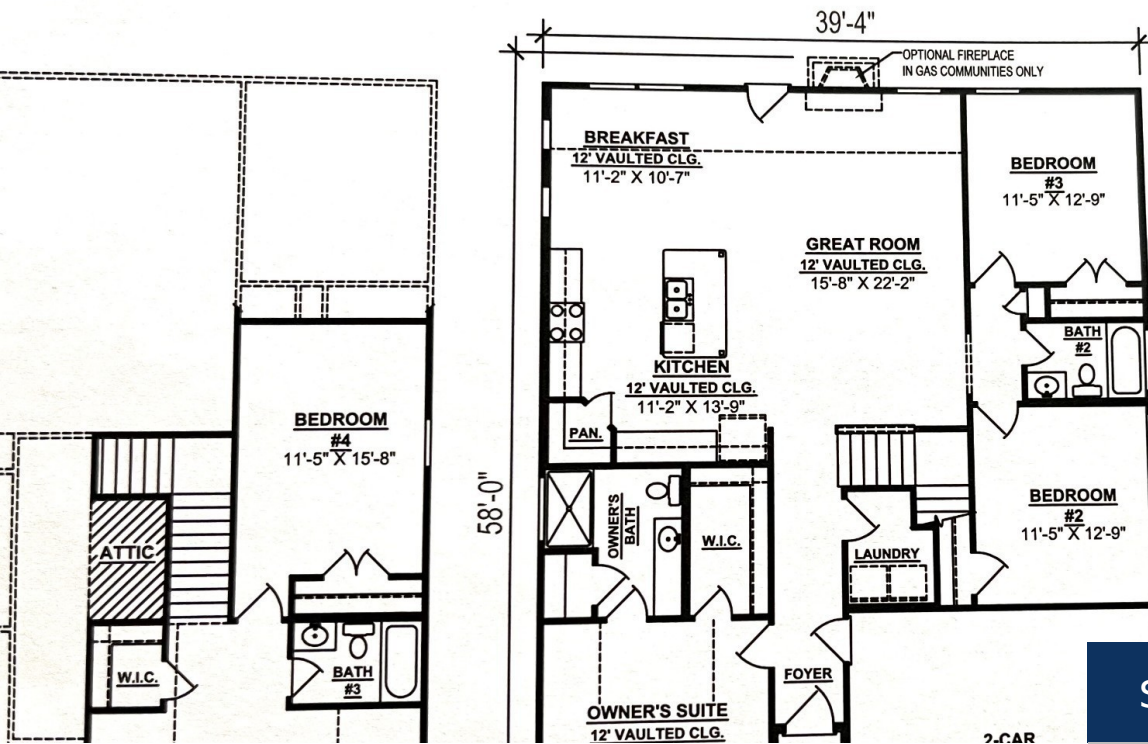

OPT. COVERED PORCH

\$467,990

- 4 beds
- 3 baths
- Residential
- Single Family Residence
- Active
- 2282 sq ft

3516 PEAR BLOSSOM WAY LOT 41, MURFREESBORO, TN, US, 37127

<https://thecottagerealty.com>

Plan (2282 Elevation DEF) East facing, beside model home. Due end of November All stock photos. Great 4 bedrooms, 3 bathrooms and bonus room. The plan has an open concept with 12 ft ceilings in GR,Kitchen,dining areas. Offering three bedrooms down and one up with a bonus room as well! Smooth ceilings, Craftsman trim, insulated [...]

Mark B. Perry

Ole South Realty

Rooms

Room type	Dimensions
Bedroom 1	15x14
Bedroom 2	12x12
Bedroom 3	12x12
Bedroom 4	15x12
Bonus Room	20x16
Dining Room	11x11
Kitchen	14x11
Living Room	22x16

Building Details