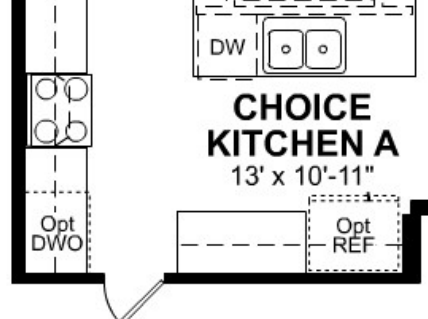

CHOICE KITCHEN A