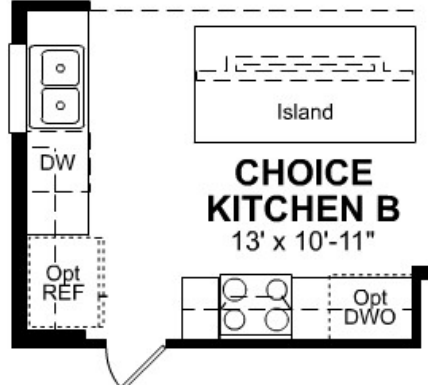

$619,990

2884 MABELS WAY, MOUNT JULIET, TN, US, 37122

<https://thecottagerealty.com>

The Landon! Come tour our Estate Series model as inspiration to build your next home. This plan is one of our most popular homes with the primary downstairs, plus included morning room and 4th bed suite upstairs. Choose between a formal dining or study to make it your own. At no additional cost, you can [...]

- 4 beds
- 3 baths
- Residential
- Single Family Residence
- Active
- 2884 sq ft

Rooms